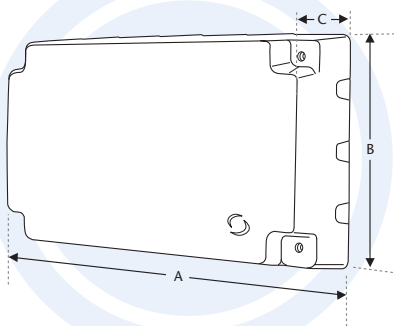

SALUS Wiring Centre

Model No. TC100

The TC100 is a simple way of wiring the heating system of your choice; the wiring centre includes diagrams for all standard heating systems, as well as those using combination boilers. Using a wiring centre is a safe and convenient method of wiring a heating system, which makes system testing a simple task. Manufactured in a flame retardant plastic with large connections for easy fixing and cable clamps to keep wires in position.

Dimensions

- A - Width 230 mm
- B - Height 127 mm
- C - Depth 42 mm

features

- Easy to use
- Safe means of connection
- Manufactured in flame-retardant plastic
- Suitable for all popular heating systems
- Simplifies wiring
- Complies with BS6220