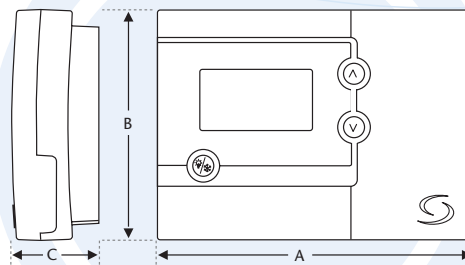

VOLT FREE CONTACTS

Dimensions

- A - Width 130 mm
- B - Height 95 mm
- C - Depth 40 mm

features

- Volt free contacts
- 5/2 or 7 day programming flexibility
- Built-in start up programming for quick installation
- Battery powered with replacement indicator
- Frost protection
- Large, easy to read LCD with blue back light
- 5 time/temperature changes
- Burner on symbol
- Easy to use programming
- Easy access battery door
- Industry standard back plate for ease of wiring
- User friendly