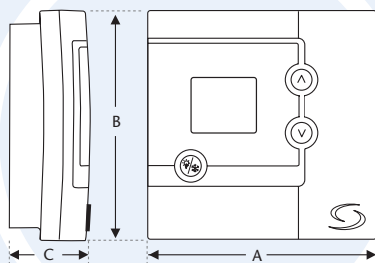

SALUS Digital Electronic Thermostat

Model No. RT300

The RT300 is a stylish and accurate thermostat with a large, easy to read LCD display. The LCD display will show the current room temperature in stand-by mode. A one-touch operation makes the RT300 easy to operate. A back light and frost function add to the features of the RT300.

VOLT FREE
CONTACTS

Dimensions

- A - Width 95 mm
- B - Height 95 mm
- C - Depth 40 mm

features

- Volt free contacts
- Stylish casing
- Battery powered with replacement indicator
- Frost protection
- Large, easy to read LCD with blue back light
- Burner on symbol
- Easy access battery door
- Industry standard back plate for ease of wiring
- User friendly