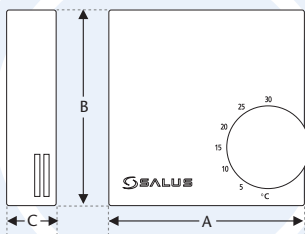

SALUS Electronic Room Thermostat

Model Nos:- RT10 - 24v / RT10 - 230v

The RT10 is a feature packed electronic room thermostat and available in both 24V or 230V.

The accuracy of the RT10 will improve system efficiency and reduce running costs. As other Salus products the RT10 boasts simplicity in installation and use. The RT10 is designed for underfloor heating installations, if used for domestic central heating installations please make sure that the three switches, PWM, PPF and NSB are switched to the off position. The switches can be found internally within the unit.

Dimensions

- A - Width 75 mm
- B - Height 75 mm
- C - Depth 25 mm

features

- Simple to Use
- Pulse Width Modulation
- Valve/Pump Protection Function
- Night Set Back
- Easy to Install

Web: www.salus-tech.com | Email: sales@salus-tech.com
Sales +44 (0) 8700 766900 Technical +44 (0) 8700 766902